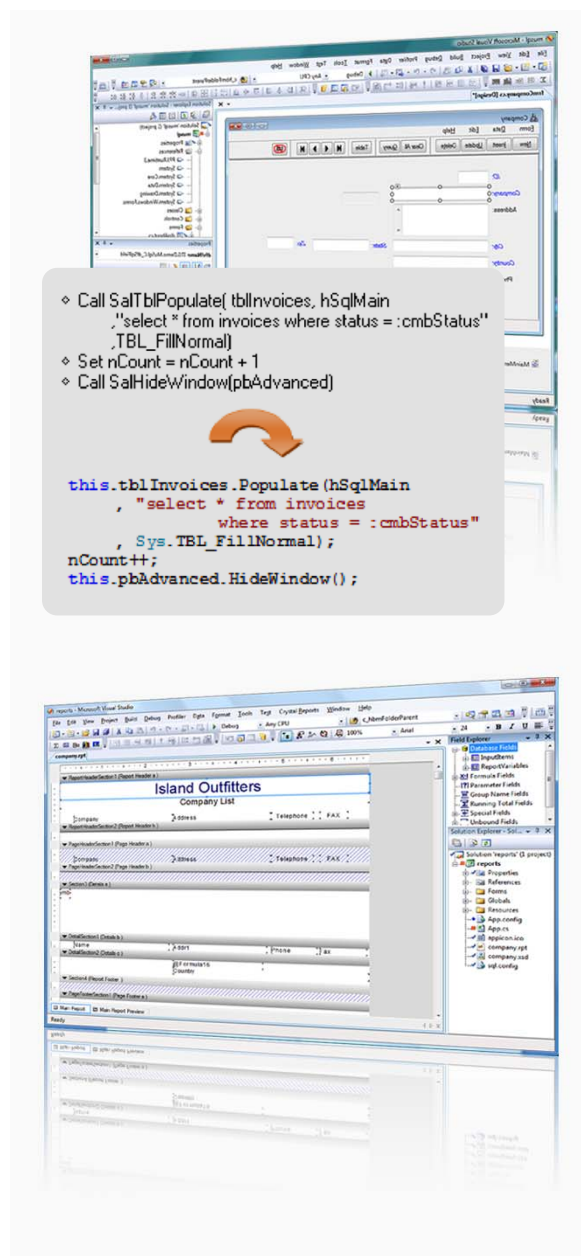

Join the Evolution

ICE PORTER WORLD'S BEST AUTOMATED TOOL

for the Conversion of Unify/Gupta Code
and Reports to Microsoft.NET and HTML5

Our tool converts 100% of SAL code to clean and refactored C# or VB.NET source code.

Generated code is consistent, well organized, fully commented, readable and easily maintainable by all developers.

Old syntax is automatically refactored to modern Object Oriented style; forms are accurately regenerated; applications are split into shared assemblies.

Everything is supported:

- Multiple Inheritance: controls and classes
- COM/ActiveX, Windows Messages
- External Functions and Windows API
- Late Bind and When SQLError
- Menus, Forms, Dialogs and Custom Controls

REPORTS CONVERSION

Ice Porter converts any Report Builder report to Crystal Report, Microsoft Reporting Services, List & Labels.

Generated reports are extremely accurate and can be edited directly in Visual Studio .NET. Fields Sizes, Colors, Formulas, Totals, Linked Fields, Conditional Display, Sections and Overlays are all supported.

sales@iceteagroup.com
www.iceteagroup.com