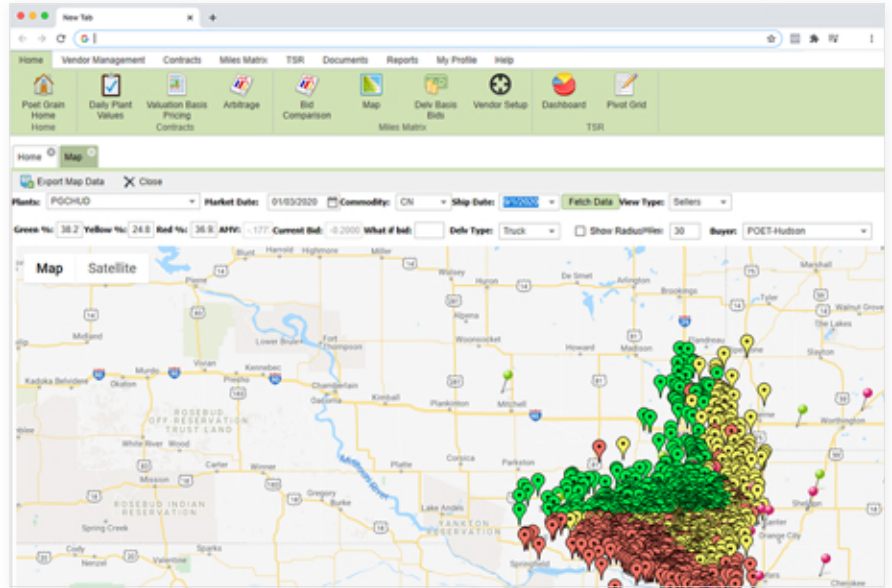

Poetep

Wisej.NET Rapid Development Supports the Changing Needs of the Ethanol Industry

POET Ethanol Products uses Wisej.NET to support their internal, external, and plant users through different supply chain applications.