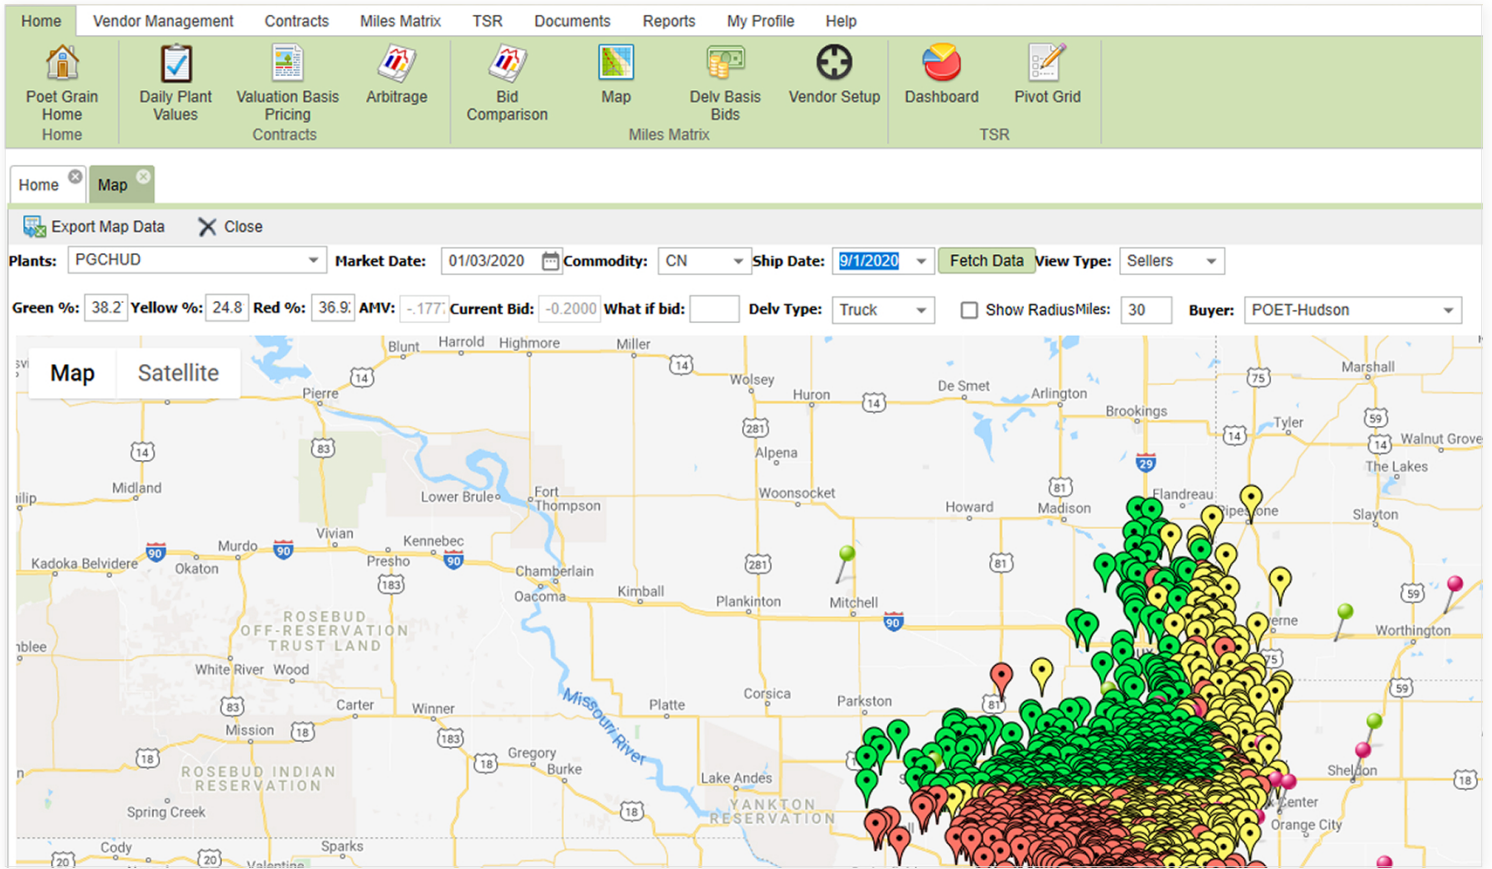

About POET Ethanol Products

POET Ethanol Products is a global leader in the energy and agricultural space, driven by responsible value creation in our industries, communities, and planet.

Our roots developed as a supplier of fuel ethanol, and have grown into a multi-commodity and transportation based company providing solutions in grains, fuels, and carbon dioxide markets.

As the largest supplier of ethanol in the world, we believe in both the value and benefits of driving a renewable solution to global energy needs, and focus on creating a better path forward in all our related industries.

poetep.com

Disclaimer: Ice Tea Group and POET Ethanol Products make no guarantee, warranty or representations. Any projections or estimates are opinion and do not guarantee the current or future performance of the software or represent any kind of contractual obligation on our part. You should conduct an independent investigation of the software to determine to your satisfaction the suitability of the software for your needs.

About Ice Tea Group

Ice Tea Group LLC, located in Washington DC, is a worldwide specialist for enterprise application modernization and business web frameworks.

We help developers and organizations stay competitive. Our mission is to strengthen and increase the value of enterprise-scale software assets by providing modernization paths throughout technology changes.

Since 1998, our services and frameworks have been used by more than 600 companies, in 4,800+ applications, over 50 countries. Some of our clients are: Fujitsu, Lidl, Goodyear, Xerox, Skanska, Volvo, Merck, GE Healthcare, IFS, Air New Zealand, CBS, SAGE, Ericsson, Siemens, ASFINAG, Markel, Ameriprise, Europ Assistance.

icetegroup.com